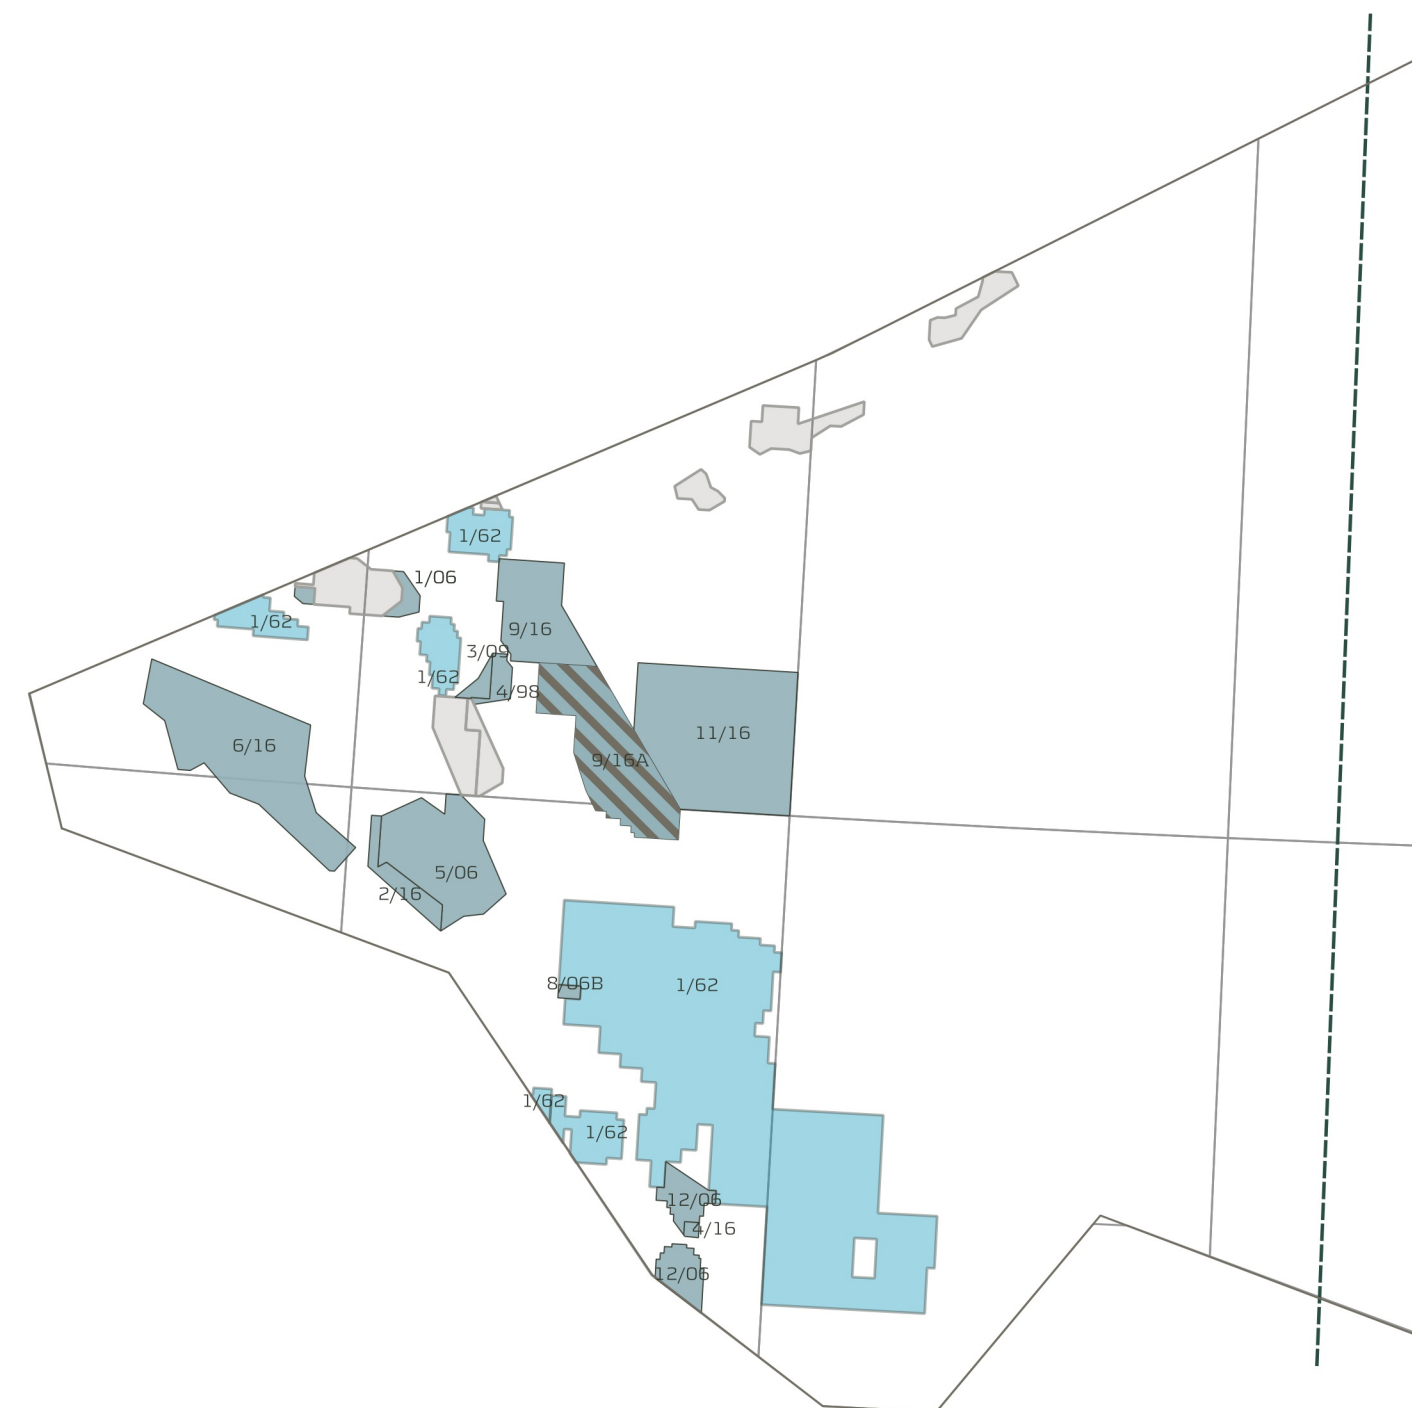

# Licences in Denmark

- License with Nordsøfonden participation
- Sole Concession with 20 % participation of Nordsøfonden
- License without Nordsøfonden participation

6°15' E

Jan 2020