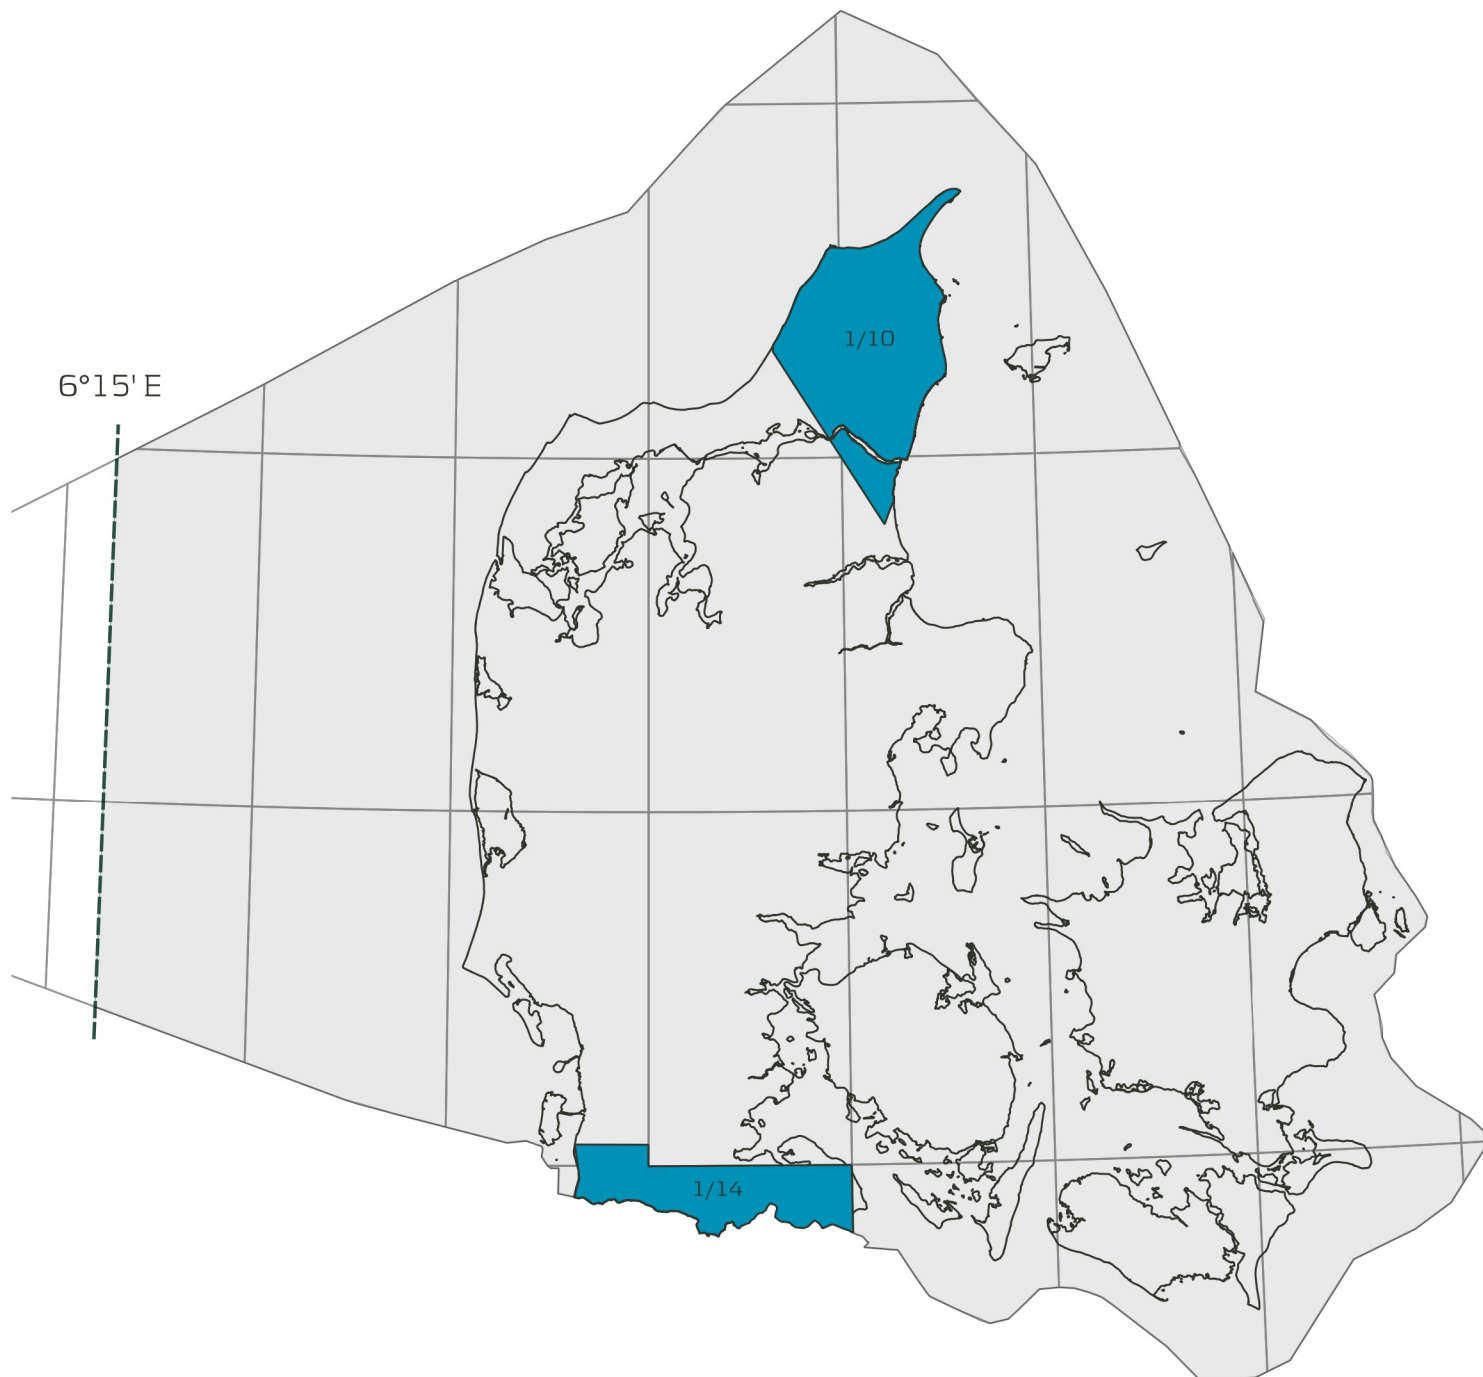

Licences east of 6°15'E

 Licence with Nordsøfonden participation

 Danish Open Door Area

April 2016

nordsøfonden