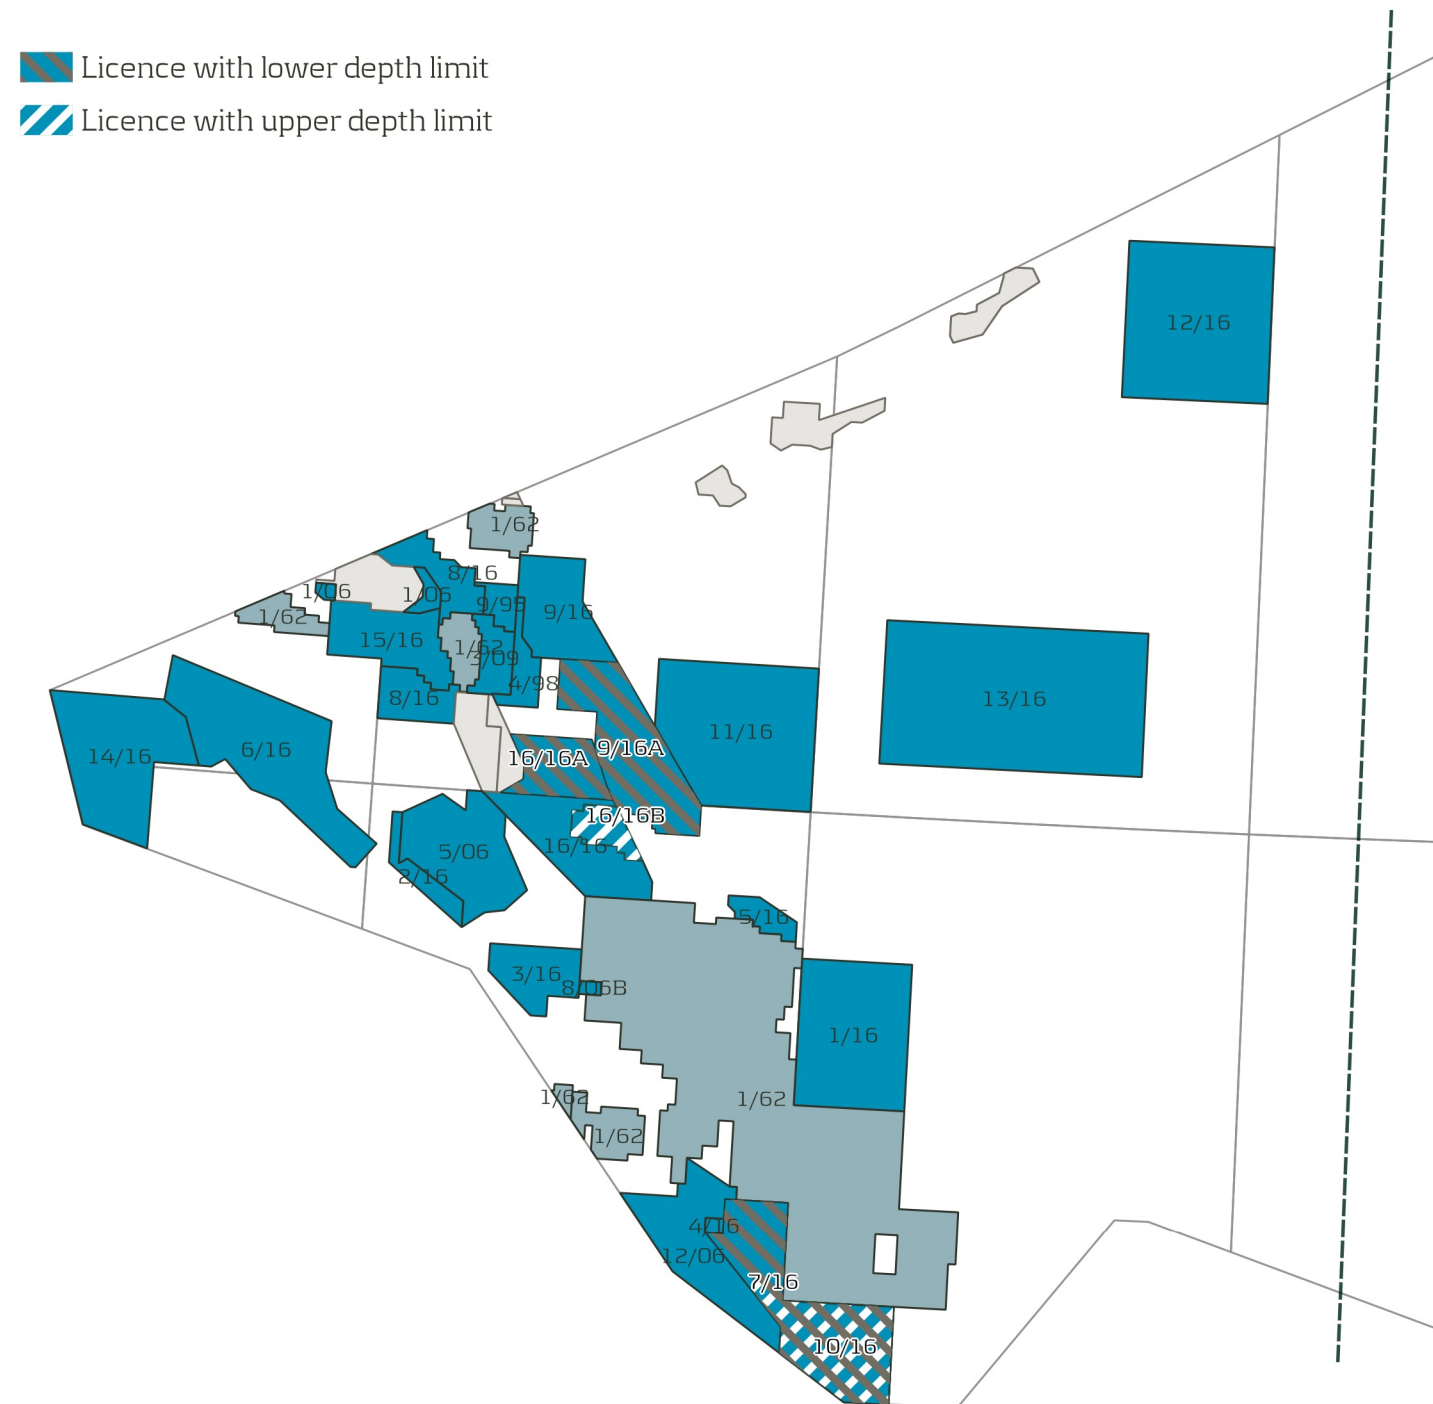

Licences west of 6°15'E

 A.P.Møller Mærsk concession with 20% Nordsøfonden participation

 Licence with Nordsøfonden participation

 Licence without Nordsøfonden participation

 Licence with lower depth limit

 Licence with upper depth limit

6°15' E

April 2016

nordsøfonden