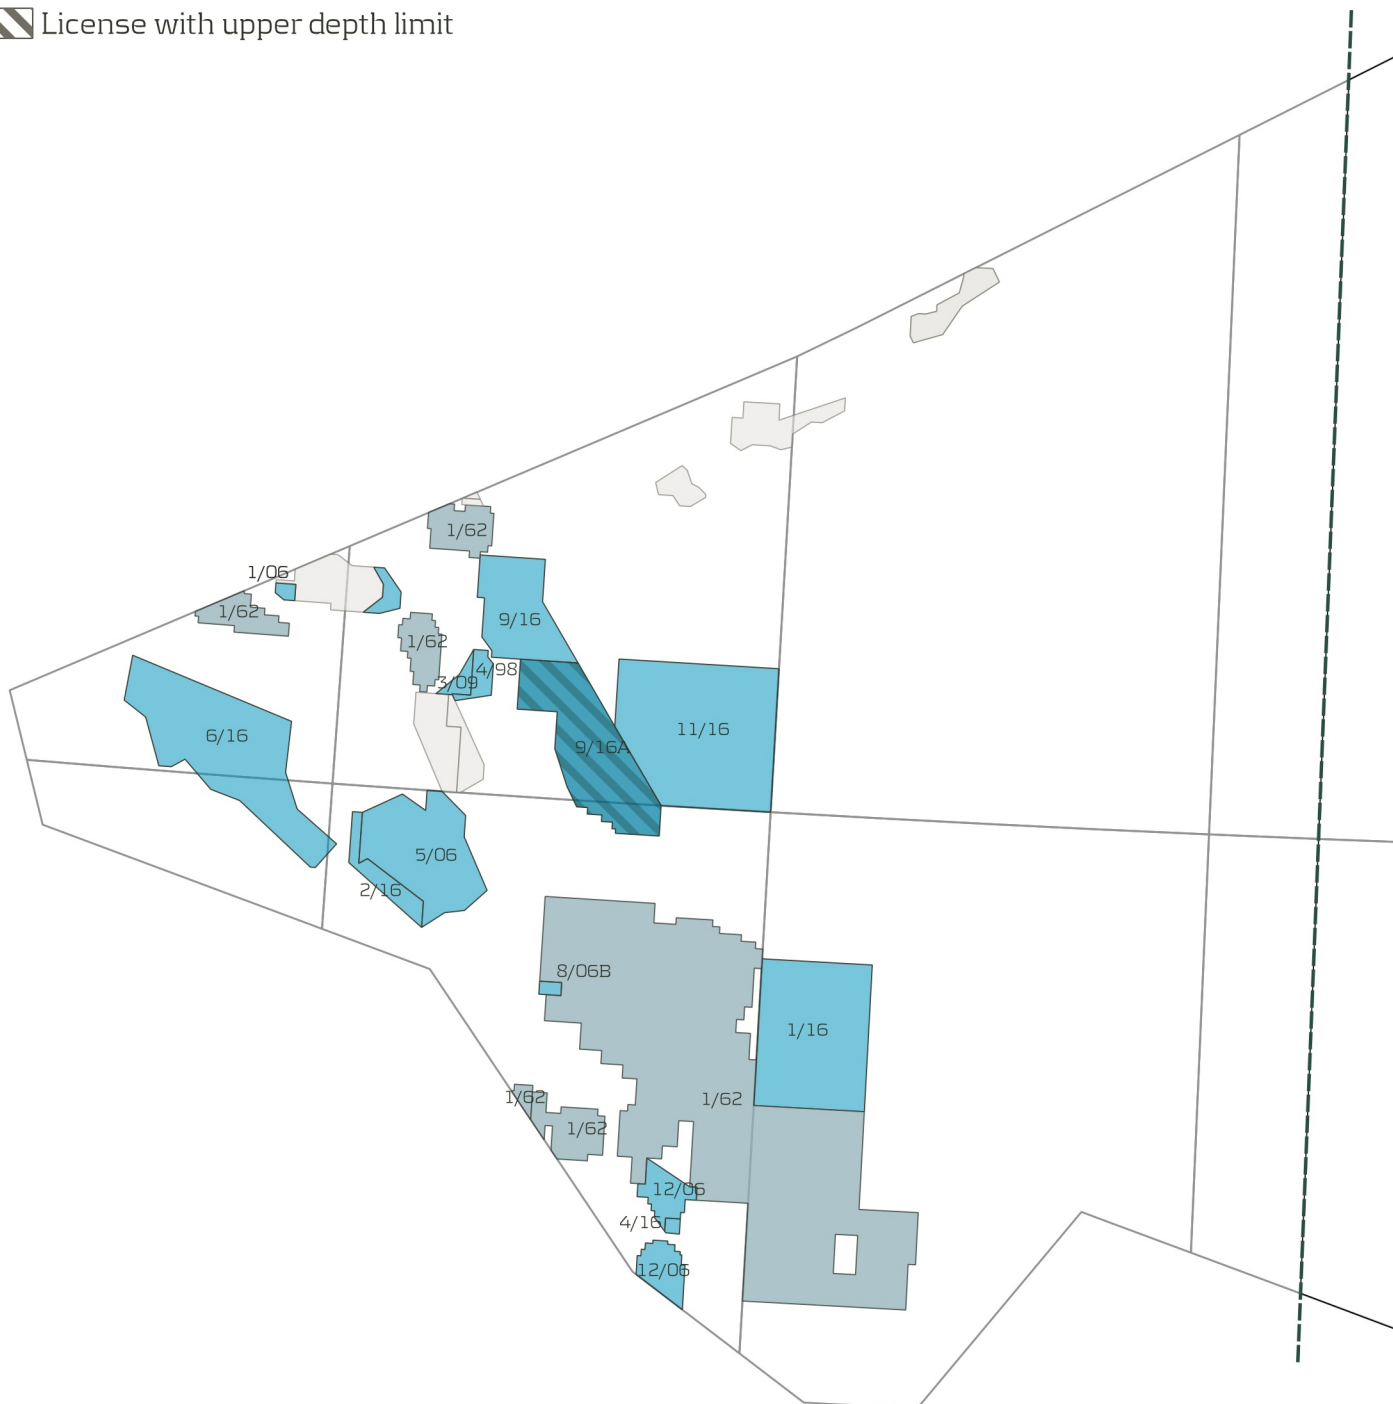

# Licences in Denmark

- License with Nordsøfonden participation
- Sole Concession with 20 % participation of Nordsøfonden
- License without Nordsøfonden participation
- License with upper depth limit

6°15' E

April 2019